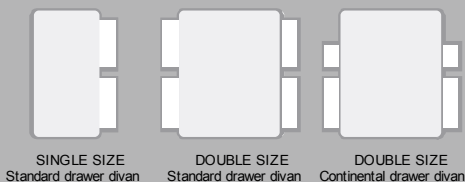

FSC
www.fsc.org
FSC® C092621

The mark of
responsible forestry

Drawer options

Sizes	90 x 190cm	120 x 190cm	135 x 190cm	150 x 200cm	180 x 200cm
0 drawer divan set	✓	✓	✓	✓	✓
2 drawer divan set	✓	✓	✓	✓	
4 drawer divan set		✓	✓	✓	✓
Ottoman	✓	✓	✓	✓	✓
Mattress only	✓	✓	✓	✓	✓