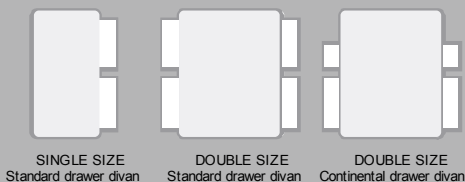

Open coil springs
-double the support

TWIN SPRING

PILLOW SOFT QUILTING

NO TURN ROTATE REGULARLY

2, 4 or continental drawers

STORAGE OPTIONS

BEDSTEAD FRIENDLY

FSC
www.fsc.org
FSC® C092621
The mark of responsible forestry

Drawer options

| Sizes | 90 x 190cm | 120 x 190cm | 135 x 190cm | 150 x 200cm | 180 x 200cm |
|--------------------|------------|-------------|-------------|-------------|-------------|
| 0 drawer divan set | ✓ | ✓ | ✓ | ✓ | ✓ |
| 2 drawer divan set | ✓ | ✓ | ✓ | ✓ | |
| 4 drawer divan set | | ✓ | ✓ | ✓ | ✓ |
| Ottoman | ✓ | ✓ | ✓ | ✓ | ✓ |
| Mattress only | ✓ | ✓ | ✓ | ✓ | ✓ |