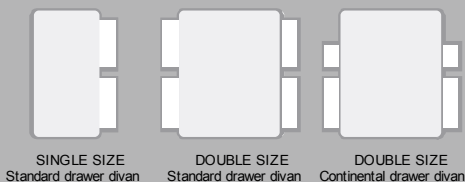

**800**  
POCKET SPRINGS

Moulding pressure relief  
**MEMORY FOAM**

**NO TURN ROTATE REGULARLY**

2, 4 or continental drawers  
**STORAGE OPTIONS**

**BEDSTEAD FRIENDLY**

**FSC**  
www.fsc.org  
FSC® C092621  
The mark of responsible forestry

### Drawer options

Sizes	90 x 190cm	120 x 190cm	135 x 190cm	150 x 200cm	180 x 200cm
0 drawer divan set	✓	✓	✓	✓	✓
2 drawer divan set	✓	✓	✓	✓	
4 drawer divan set		✓	✓	✓	✓
Ottoman	✓	✓	✓	✓	✓
Mattress only	✓	✓	✓	✓	✓