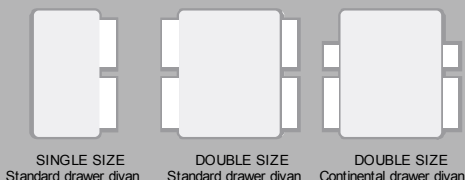

Deep layers of rich white fibre for a sumptuous feel and comfortable sleeping surface

Easy care, non-turn mattress - suitable for use on bedsteads

Mattress edge supported by heavy gauge wire for extra support

Available as platform top, sprung edge or ottoman divan

Myer's collection is available in a range of contemporary colours to compliment any bedroom decor

Drawer options

Sizes	90 x 190cm	120 x 190cm	135 x 190cm	150 x 200cm	180 x 200cm
0 drawer divan set	✓	✓	✓	✓	✓
2 drawer divan set	✓	✓	✓	✓	
4 drawer divan set		✓	✓	✓	✓
Mattress only	✓	✓	✓	✓	✓