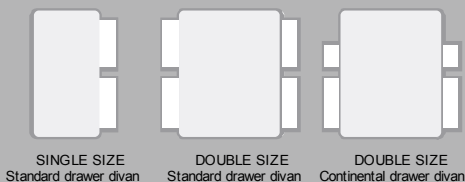

Open coil springs
-double the support

TWIN SPRING

Firmer Feel Fillings

FIRM COMFORT

TURN REGULARLY

2, 4 or
continental
drawers

STORAGE OPTIONS

**BEDSTEAD
FRIENDLY**

FSC
www.fsc.org
FSC® C092621

The mark of
responsible forestry

Drawer options

Sizes	90 x 190cm	120 x 190cm	135 x 190cm	150 x 200cm	180 x 200cm
0 drawer divan set	✓	✓	✓	✓	✓
2 drawer divan set	✓	✓	✓	✓	✓
4 drawer divan set		✓	✓	✓	✓
Ottoman	✓	✓	✓	✓	✓
Mattress only	✓	✓	✓	✓	✓