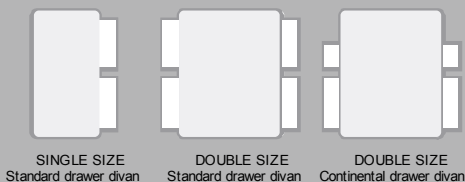

Drawer options

Sizes	90 x 190cm	120 x 190cm	135 x 190cm	150 x 200cm	180 x 200cm
0 drawer divan set	✓	✓	✓	✓	✓
2 drawer divan set	✓	✓	✓	✓	
4 drawer divan set		✓	✓	✓	✓
Ottoman	✓	✓	✓	✓	✓
Mattress only	✓	✓	✓	✓	✓