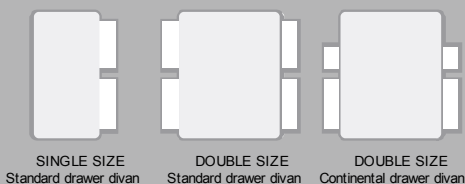

CLIMATE
CONTROL

**NO TURN
ROTATE REGULARLY**

**BEDSTEAD
FRIENDLY**

FSC
www.fsc.org
FSC[®] C092621

The mark of
responsible forestry

Drawer options

Sizes

	90 x 190cm	120 x 190cm	135 x 190cm	150 x 200cm	180 x 200cm
0 drawer divan set	✓	✓	✓	✓	✓
2 drawer divan set	✓	✓	✓	✓	✓
4 drawer divan set		✓	✓	✓	✓
Ottoman	✓	✓	✓	✓	✓
Mattress only	✓	✓	✓	✓	✓